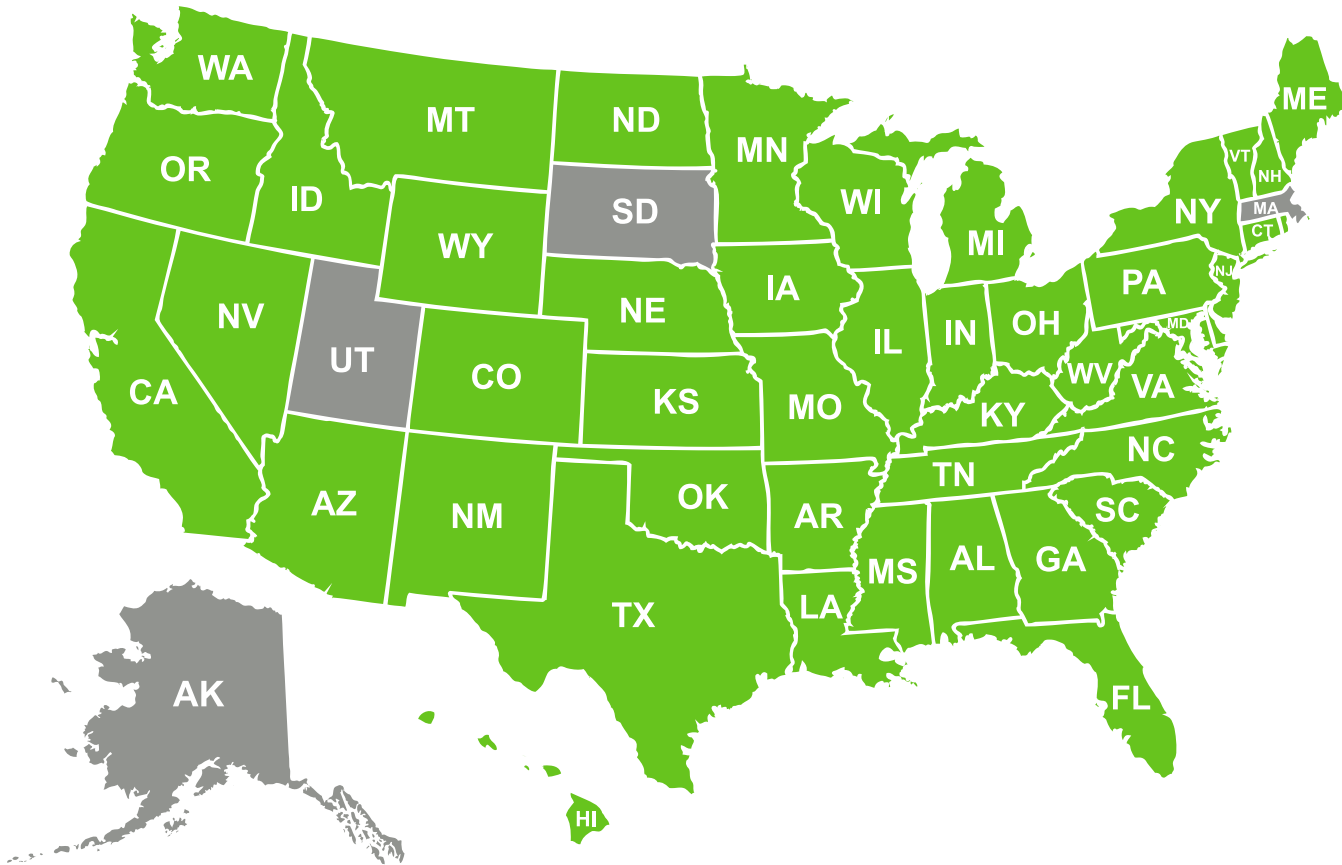

KULEANA

RUM WORKS

ONLINE ORDERS: **WHERE WE SHIP**

- | | | | |
|----|----|----|----|
| AL | ID | NC | RI |
| AR | IL | ND | SC |
| AZ | IN | NE | TN |
| CA | KS | NH | TX |
| CT | KY | NJ | VA |
| CO | LA | NM | VT |
| DC | MD | NV | WA |
| DE | ME | NY | WI |
| FL | MI | OH | WV |
| GA | MN | OK | WY |
| HI | MS | OR | |
| IA | MT | PA | |