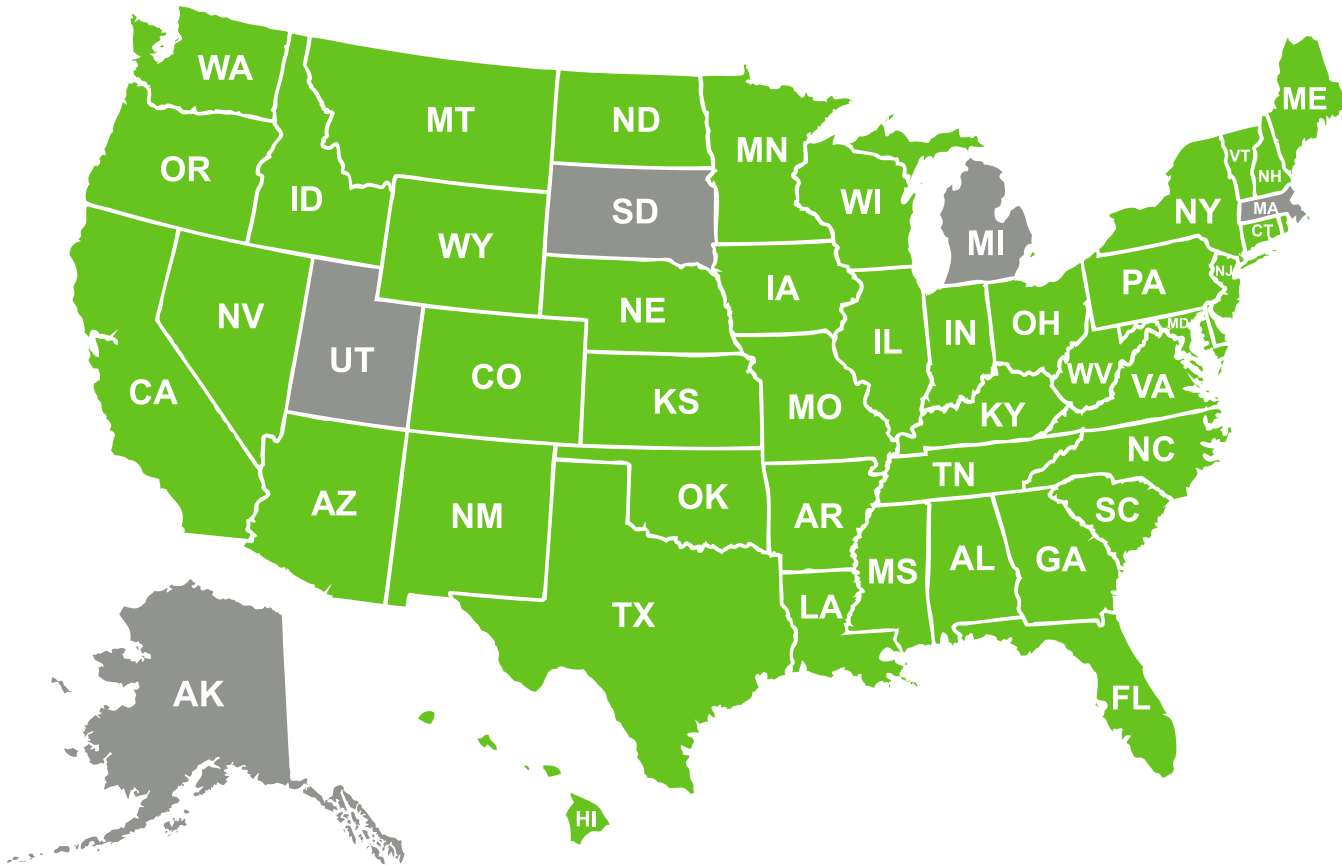

KULEANA
RUM WORKS

ONLINE ORDERS: WHERE WE SHIP

- | | | | |
|----|----|----|----|
| AL | ID | ND | SC |
| AR | IL | NE | TN |
| AZ | IN | NH | TX |
| CA | KS | NJ | VA |
| CT | KY | NM | VT |
| CO | LA | NV | WA |
| DC | MD | NY | WI |
| DE | ME | OH | WV |
| FL | MN | OK | WY |
| GA | MS | OR | |
| HI | MT | PA | |
| IA | NC | RI | |