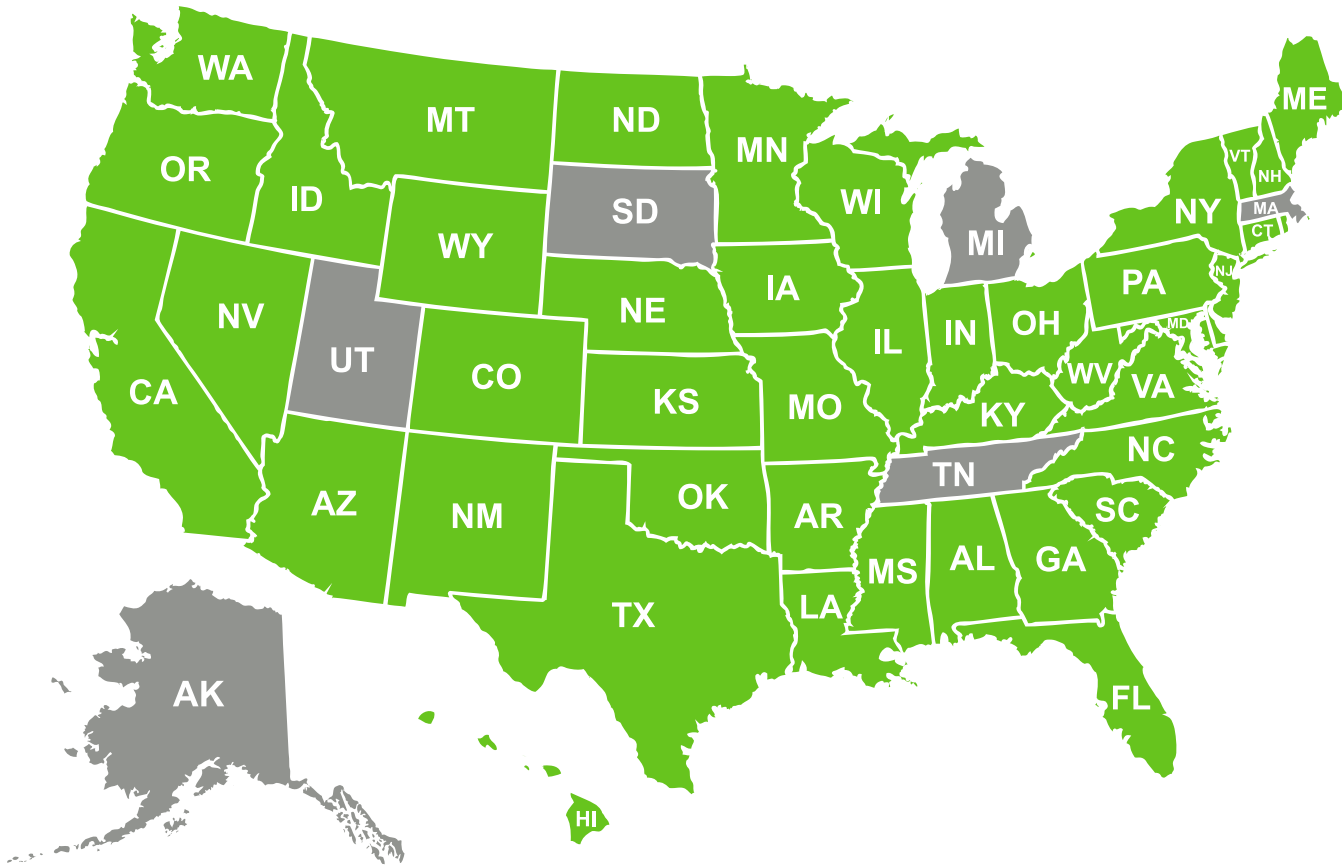

KULEANA
RUM WORKS

ONLINE ORDERS: **WHERE WE SHIP**

- | | | | |
|----|----|----|----|
| AL | ID | ND | SC |
| AR | IL | NE | TX |
| AZ | IN | NH | VA |
| CA | KS | NJ | VT |
| CT | KY | NM | WA |
| CO | LA | NV | WI |
| DC | MD | NY | WV |
| DE | ME | OH | WY |
| FL | MN | OK | |
| GA | MS | OR | |
| HI | MT | PA | |
| IA | NC | RI | |